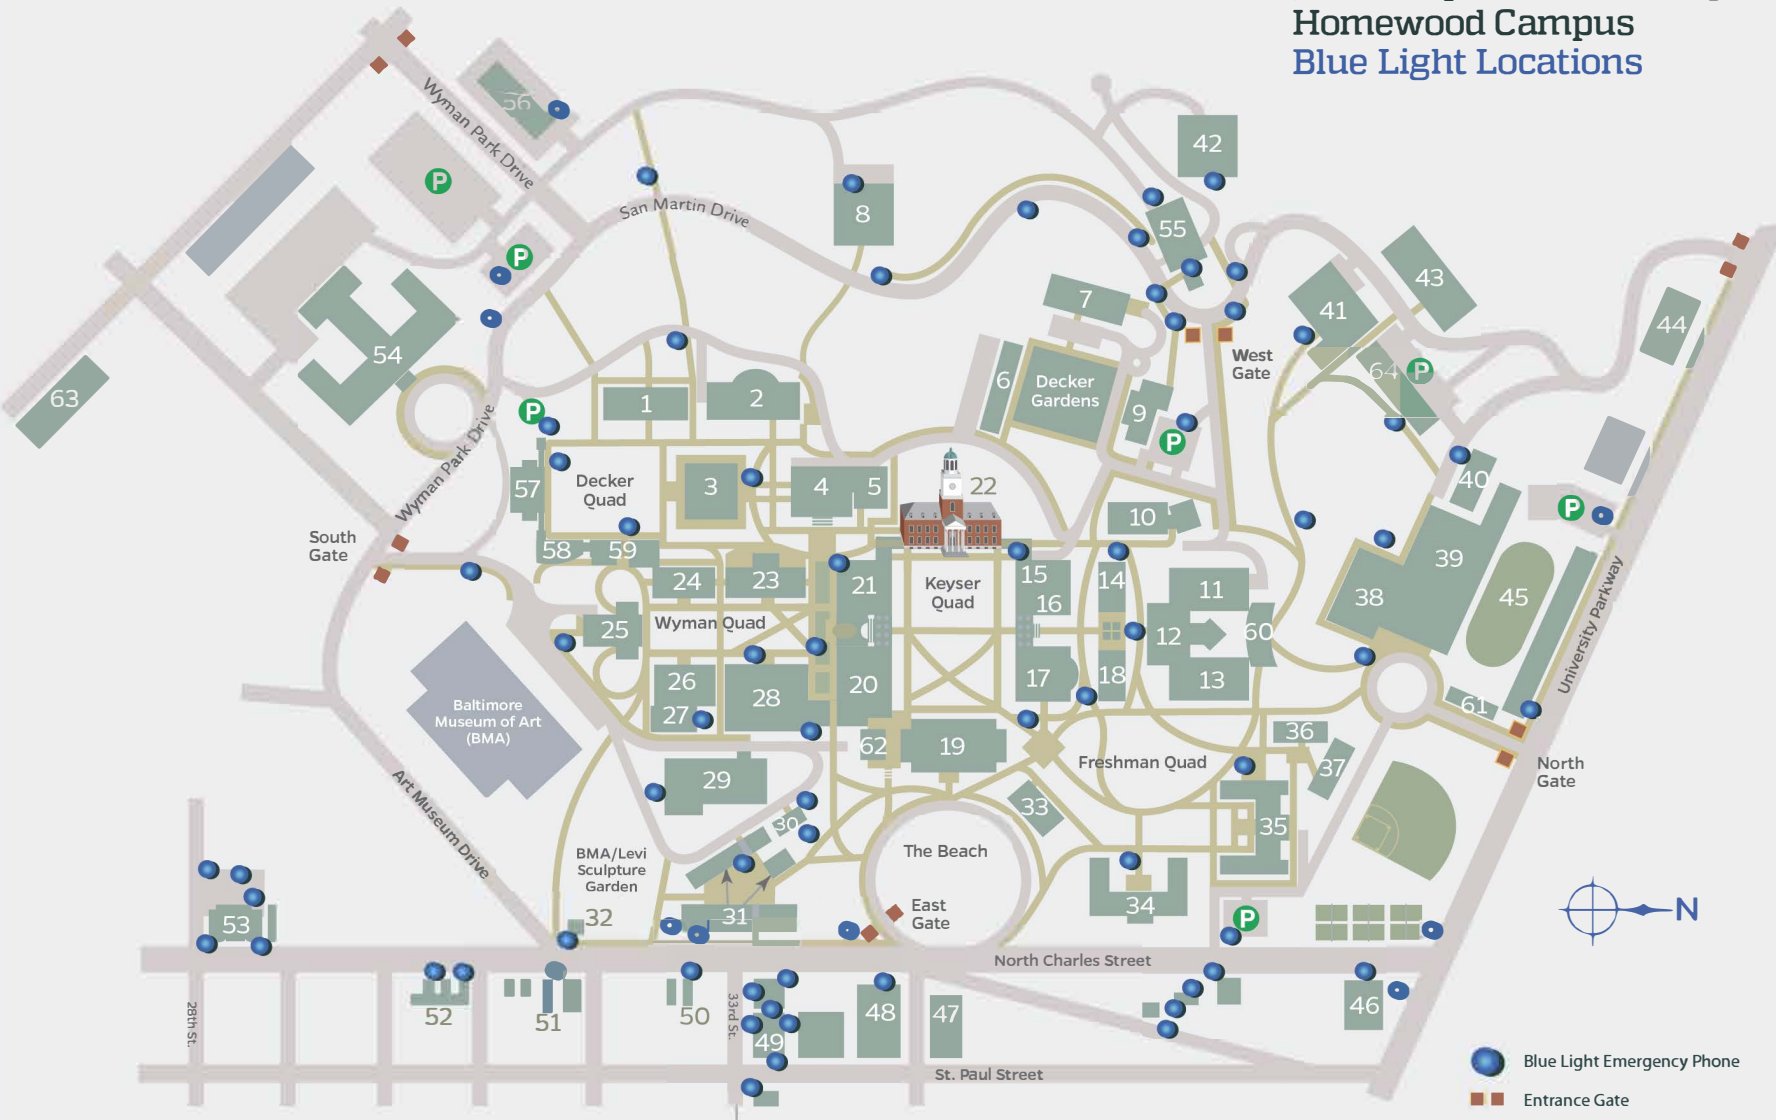

Johns Hopkins University Homewood Campus Blue Light Locations

1. Clark
2. Hodson
3. Garland
4. Levering
5. Glass Pavilion
6. Greenhouse
7. Nichols House
8. Olin
9. Johns Hopkins Club
10. Chemistry
11. Levi
12. Mudd
13. Biology East
14. Macaulay
15. Jenkins
16. Mergenthaler
17. Remsen
18. Dunning
19. MSE Library
20. Krieger
21. Arnes
22. Gilman
23. Latrobe
24. Barton
25. Shriver
26. Shaffer
27. Croft
28. Maryland
29. Whitehead
30. Merrick Barn
31. Mattin Ctr.
32. Gatehouse
33. Homewood House
34. AMR 1
35. AMR 2
36. AMR A
37. AMR B
38. O'Connor Rec. Ctr.
39. White Athletic Ctr.
40. ROTC
41. Bloomberg Ctr. for Physics & Astronomy
42. Carnegie Institution
43. Muller Building
44. Old Carnegie Building
45. Homewood Field
46. Interfaith Ctr.
47. McCoy
48. Wolman
49. Charles Commons
50. Steinwald
51. Smokler Ctr. for Jewish Life (Hillel)
52. Homewood Apts.
53. Education Building
54. Wyman Park Building
55. San Martin Ctr.
56. Homewood Early Learning Ctr.
57. Mason
58. Malone
59. Hackerman
60. Undergraduate Teaching Lab
61. Cordish Lacrosse Ctr.
62. Brody Learning Commons
63. Campus Safety and Security
64. Chiller Plant

To JHU Eastern Campus
Ellerslie Ave. Lot
1101 E. 33rd St.

-  Blue Light Emergency Phone
-  Entrance Gate
-  Road
-  Parking Lot
-  Pedestrian Path